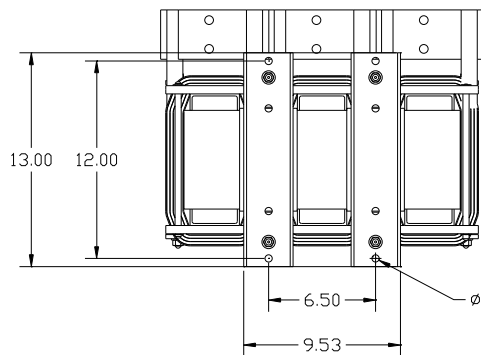

.53 DIA
12 PLACES.

CATALOG NO:	__mH-±5%	__AMPS(A)	APPROX WT-LBS
KTRMG960A	.050	972	625

TCI Performance and Protection for Drives.

TRANS-COIL, INC
MILWAUKEE WI
WWW.transcoil.com
800-824-8282

KTR Tuning Reactor
CATALOG#

3PH, 60Hz, 600V Max, --- Amps
40C Amb Max, 155C Rise

UL[®] US[®] SA[®] CE

DATE CODE A1 A2 B1 B2 C1 C2

				TOLERANCES (EXCEPT AS NOTED)	TCI 7878 N. 86th STREET MILWAUKEE, WI 53224
				DECIMAL	
C	2696 LENGTHEN YOKE	3/24/10	DSW	.XX ± .03	SINEWAVE REACTOR KTRMG960A, 480V, 800HP
	16.25 TO 16.80	7/22/10	DSW	.XXX ± .01	
B	2661 ADD CE TO LABEL	3/24/10	DSW	FRACTIONAL ± 1/32	
A	2596 ADD DOG BONE	2/17/09	DSW	ANGULAR ± 1/2°	DRN BY DSW DATE 05/09/05 DWG NO 102677DG
NO	REVISION	DATE	BY		SCALE 1:4 APRVD B SHT.1 OF1