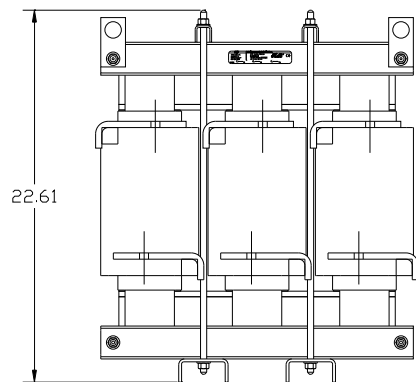

.53 DIA
12 PLACES.

CATALOG NO:	__mH-±5%	__AMPS(A)	APPROX WT-LBS
KTRMG960A	.050	972	625

TCI Performance and Protection for Drives.

TRANS-COIL, INC
MILWAUKEE WI
WWW.transcoil.com
800-824-8282

KTR Tuning Reactor
CATALOG#

3PH, 60Hz, 600V Max, --- Amps
40C Amb Max, 155C Rise

UL[®] US[®] SA[®] CE

DATE CODE A1 A2 B1 B2 C1 C2

				TOLERANCES (EXCEPT AS NOTED)	TCI 7878 N. 86th STREET MILWAUKEE, WI 53224
				DECIMAL	
C	2696 LENGTHEN YOKE	3/24/10	DSW	.XX ± .03	SINEWAVE REACTOR KTRMG960A, 480V, 800HP
	16.25 TO 16.80	7/22/10	DSW	.XXX ± .01	
B	2661 ADD CE TO LABEL	3/24/10	DSW	FRACTIONAL ± 1/32	
A	2596 ADD DOG BONE	2/17/09	DSW	ANGULAR ± 1/2°	DRN BY DSW DATE 05/09/05 DWG NO 102677DG
NO	REVISION	DATE	BY		SCALE 1:4 APRVD B SHT.1 OF1