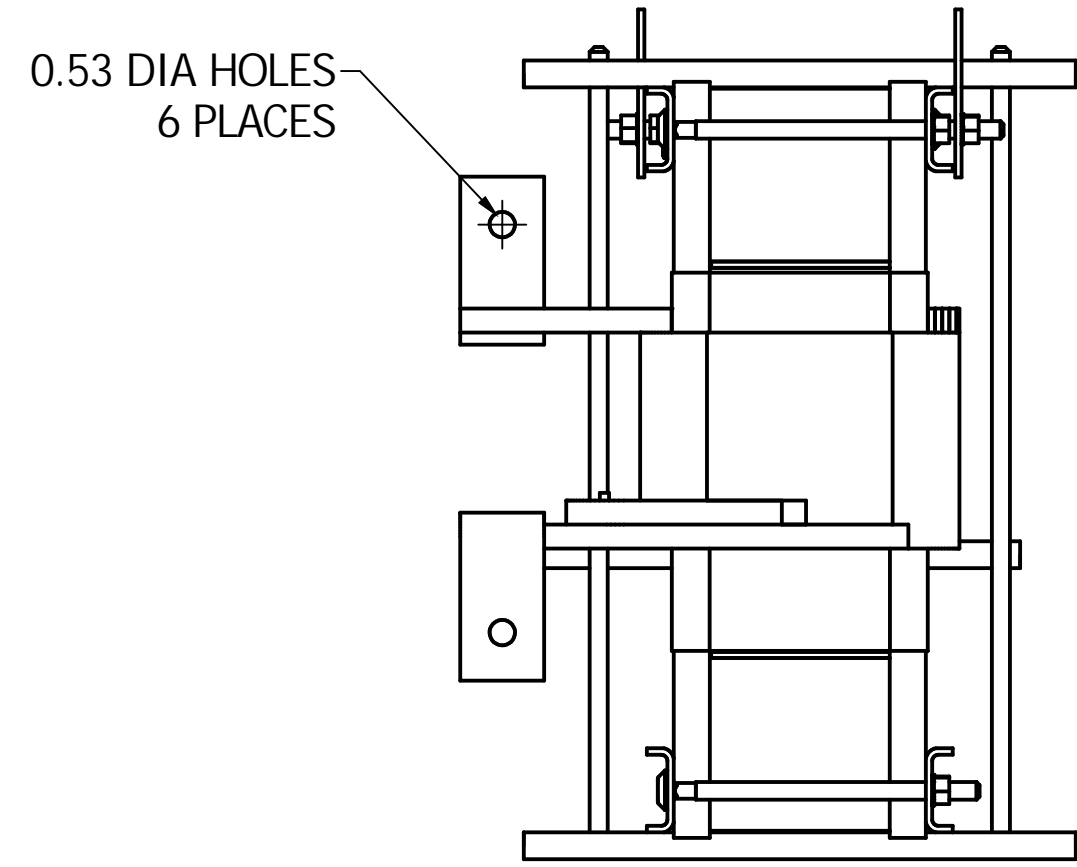

HP	CATALOG NO	RATED AMPS (A)	MAX. AMPS(A)	APPROX WT-LBS
450	KDRX4TT	435	534	285

480V 50/60 Hz