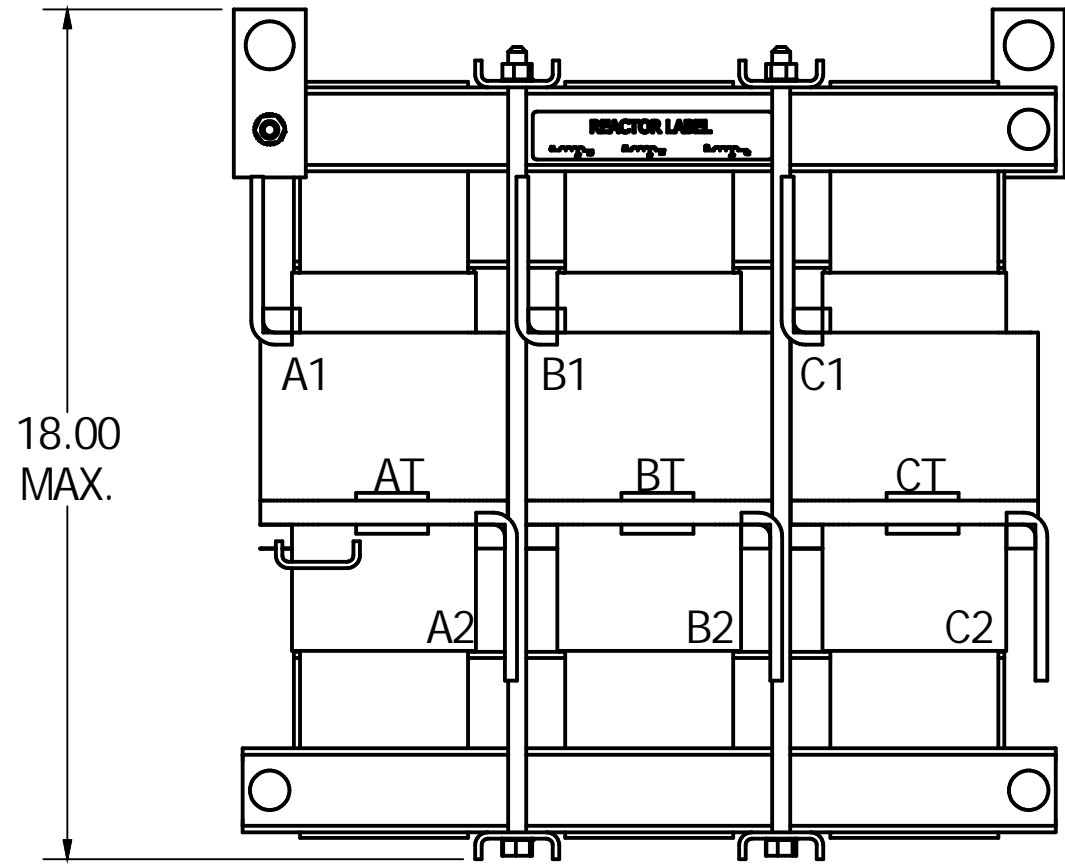

HP	CATALOG NO	RATED AMPS (A)	MAX. AMPS(A)	APPROX WT-LBS
450	KDRX4TT	435	534	285

480V 50/60 Hz