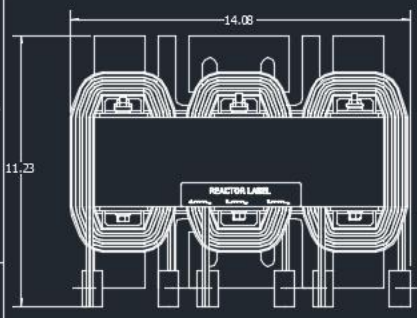

TCI PART#	RATED AMPS (A)	--mH ^{+8%}_{-2%}	APPROX WT-LBS
KTR60A65HL	152	0.429	150

System Voltage 480v, 292Hz.

Material(s) Shall be RoHS Compliant

NO	REVISION	DATE	BY	QTY
A	AS DESIGNED	3/27/17	DSW	1

	W132 N11061 Grant Drive Germantown, VM 53022
	KTR TUNING REACTOR (400HP) KTR60A65HL, 152 AMPS 480 VOLTS
<table border="1"> <tr> <td>DATE</td> <td>BY</td> <td>QTY</td> </tr> <tr> <td>3/27/17</td> <td>DSW</td> <td>1</td> </tr> </table>	106192DG SHEET 1 OF 1