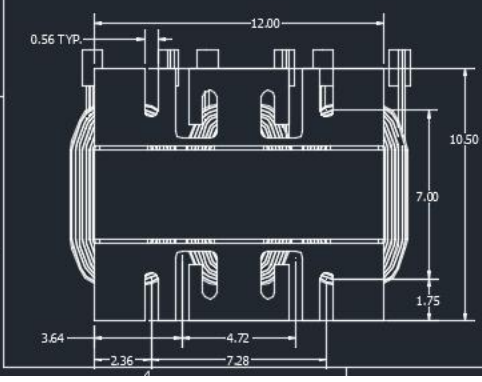

TCI PART#	RATED AMPS (A)	--mH ^{+8%}_{-2%}	APPROX WT-LBS
KTR60A65HL	152	0.429	150

System Voltage 480v, 292Hz.

Material(s) Shall be RoHS Compliant

NO	REVISION	DATE	BY	QTY
A	AS DESIGNED	3/27/17	DSW	1

	W132 N11061 Grant Drive Germantown, VM 53022
	KTR TUNING REACTOR (400HP) KTR60A65HL, 152 AMPS 480 VOLTS
<table border="1"> <tr> <td>DATE</td> <td>BY</td> <td>QTY</td> </tr> <tr> <td>3/27/17</td> <td>DSW</td> <td>1</td> </tr> </table>	106192DG SHEET 1 OF 1