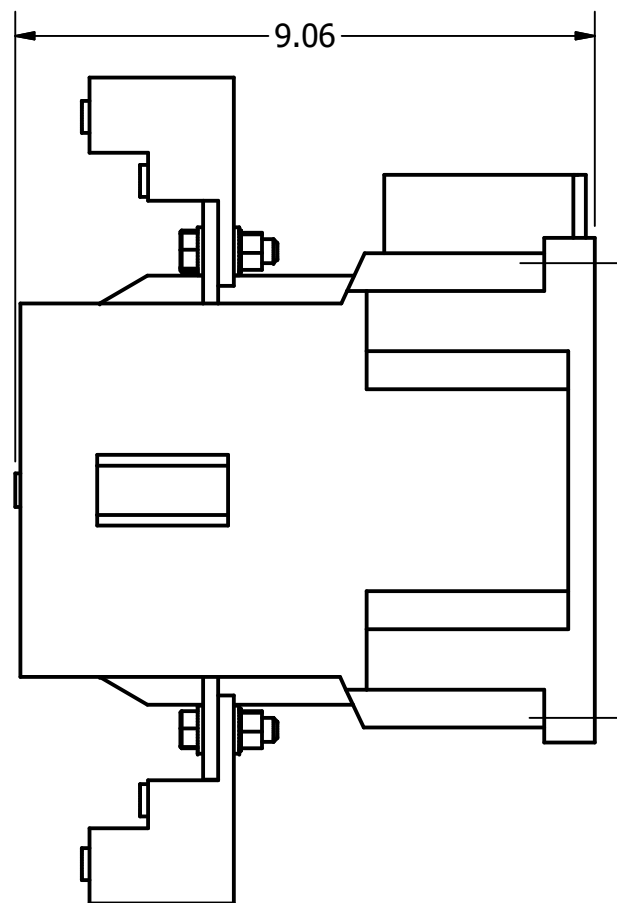

Note: Lugs Sold Separately
Shown, 29318, Lug Kit, CKX01, 500amp (3 lugs)

0.35 Dia Holes
2 Places

Material(s) Shall be RoHS Compliant

Customer Is Responsible For Installation to
Meet All National And Local Electrical Codes.

TCI, LLC CLAIMS PROPRIETARY RIGHTS IN THE MATERIAL HEREIN DISCLOSED. IT IS SUPPLIED WITHOUT PREDJUDICE TO ANY PATENT RIGHTS OF TCI AND MAY NOT BE REPRODUCED OR USED TO MANUFACTURE ANYTHING SHOWN THEREIN WITHOUT WRITTEN PERMISSION FROM TCI.				TOLERANCES (EXCEPT AS NOTED)	TCI W132 N10611 Grant Drive Germantown, WI 53022
				DECIMAL	
				.XX ± .03 .XXX ± .01	CNT, GE, CK10CE311W100-250 500amp, 100ka/600
				FRACTIONAL ± 1/16	
				ANGULAR ± 1°	DRN. BY: DSW SCALE: 1/3
NO	REVISION	DATE	BY	DATE: 2/19/2020 APRVD: 29315	SIZE: B SHT.1 OF 1