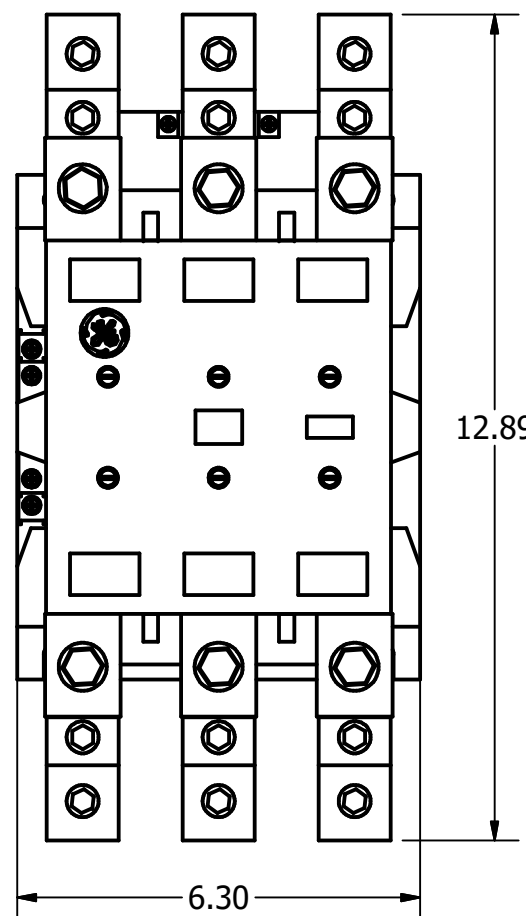

Note: Lugs Sold Separately
Shown, 29318, Lug Kit, CKX01, 500amp (3 lugs)

0.35 Dia Holes
2 Places

Material(s) Shall be RoHS Compliant

Customer Is Responsible For Installation to
Meet All National And Local Electrical Codes.

TCI, LLC CLAIMS PROPRIETARY RIGHTS IN THE MATERIAL HEREIN DISCLOSED. IT IS SUPPLIED WITHOUT PREDJUDICE TO ANY PATENT RIGHTS OF TCI AND MAY NOT BE REPRODUCED OR USED TO MANUFACTURE ANYTHING SHOWN THEREIN WITHOUT WRITTEN PERMISSION FROM TCI.				TOLERANCES (EXCEPT AS NOTED)	TCI W132 N10611 Grant Drive Germantown, WI 53022
				DECIMAL	
				.XX ± .03 .XXX ± .01	CNT, GE, CK10CE311W100-250 500amp, 100ka/600
				FRACTIONAL ± 1/16	
				ANGULAR ± 1°	DRN. BY: DSW SCALE: 1/3
NO	REVISION	DATE	BY	DATE: 2/19/2020 APRVD: 29315	SIZE: B SHT.1 OF 1