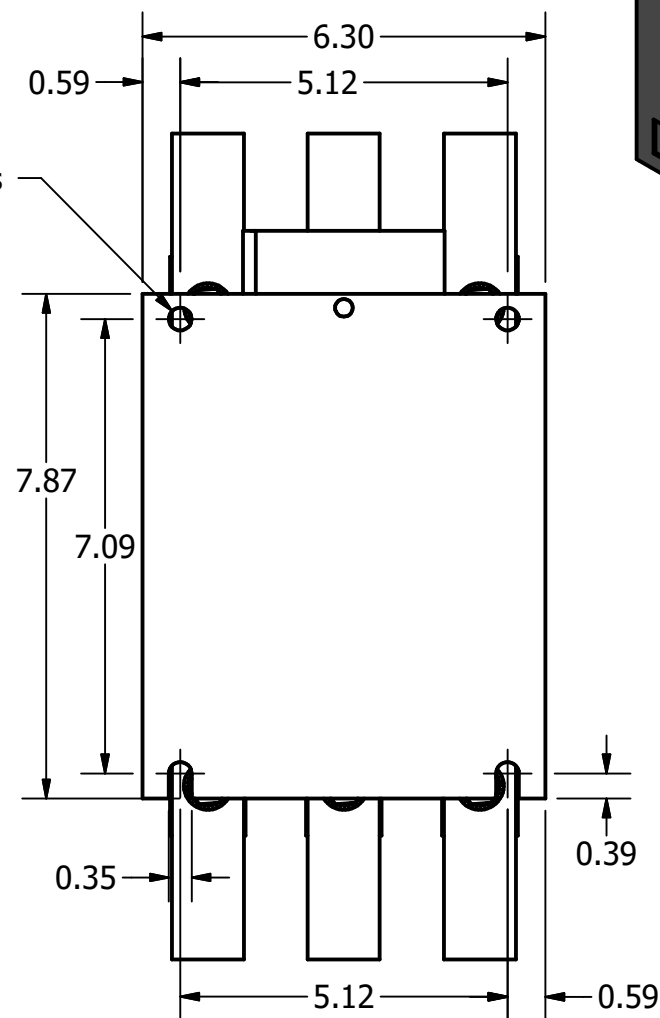

Note: Lugs Sold Separately
Shown, 29318, Lug Kit, CKX01, 500amp (3 lugs)

0.35 Dia Holes
2 Places

Material(s) Shall be RoHS Compliant

Customer Is Responsible For Installation to
Meet All National And Local Electrical Codes.

TCI, LLC CLAIMS PROPRIETARY RIGHTS IN THE MATERIAL HEREIN DISCLOSED. IT IS SUPPLIED WITHOUT PREDJUDICE TO ANY PATENT RIGHTS OF TCI AND MAY NOT BE REPRODUCED OR USED TO MANUFACTURE ANYTHING SHOWN THEREIN WITHOUT WRITTEN PERMISSION FROM TCI.				TOLERANCES (EXCEPT AS NOTED)	TCI W132 N10611 Grant Drive Germantown, WI 53022
				DECIMAL	
				.XX ± .03 .XXX ± .01	CNT, GE, CK10CE311W100-250 500amp, 100ka/600
				FRACTIONAL ± 1/16	
				ANGULAR ± 1°	DRN. BY: DSW SCALE: 1/3
NO	REVISION	DATE	BY	DATE: 2/19/2020 APRVD: 29315	SIZE: B SHT.1 OF 1